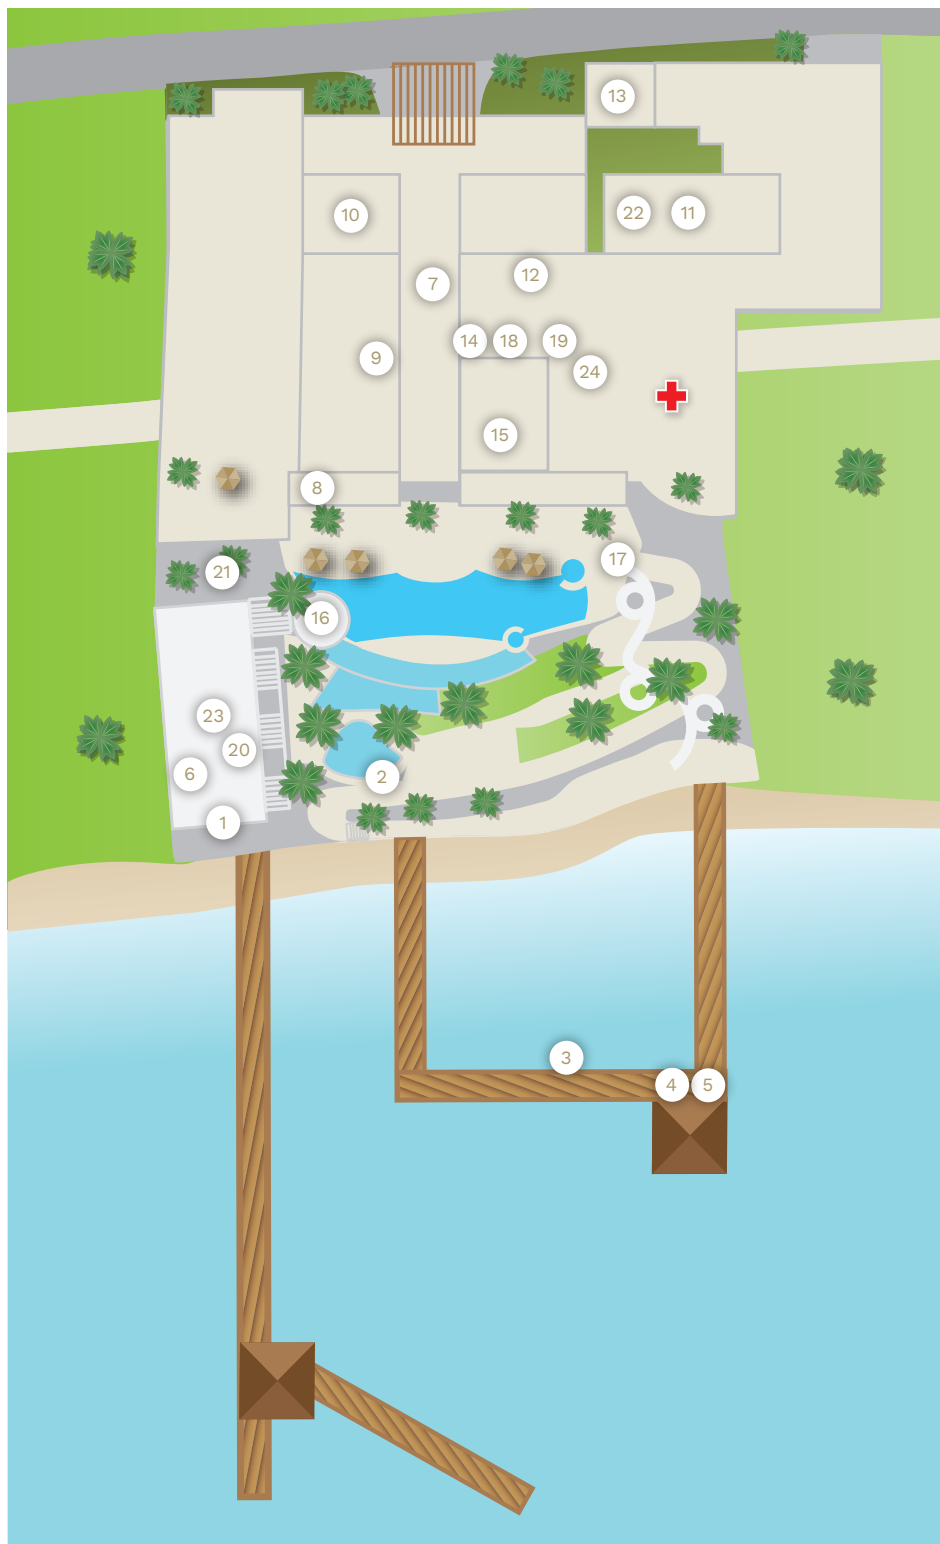

WATER LEVEL, LOWER LEVEL, MAIN FLOOR, 2ND FLOOR

IMPRESSION
BY SECRETS
ISLA MUJERES

WATER LEVEL

- 1. YACHT WELCOME LOUNGE
- 2. LARGE WATERFRONT HOT TUB
- 3. H2OH WATER
- 4. ACTIVITIES/DOCK
- 5. MANTA

LOWER LEVEL

- 6. SPEZIA

MAIN FLOOR

- 7. MAIN LOBBY
- 8. SAKE
- 9. WILDFIRE GRILL
- 10. CACAO
- 11. BALLROOM

- 12. WEDDING SHOWROOM

- 13. BOARDROOM

- 14. SPA

- 15. ISOLA

- 16. SHARKS

- 17. SLIDE

- 18. PHOTO ADVENTURE

- 19. AMSTAR TOURS

MID-LEVEL

- 20. LA VISTA

- 21. MERCADO

2ND FLOOR

- 22. FITNESS CENTER

- 23. THE TEMPLE

- 24. LIBRARY & BUSINESS CENTER

 MEDICAL CENTER

ROOFTOP

ROOFTOP

- 25. THE TOP

- 26. UNIK LOBBY

- 27. UNIK THE KITCHEN